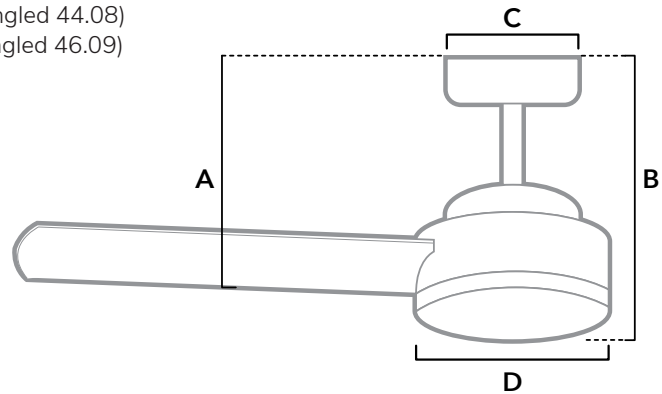

DIMENSIONS

Measured in inches

- A. 10.08 (Angled 44.08)
- B. 12.09 (Angled 46.09)
- C. 6.5
- D. 8.74

50810 | Matte Black Body with Matte Black Blades

ADDITIONAL FINISHES

50812
Matte Nickel Body with Matte Nickel Blades

50811
Matte White Body with Matte White Blades

FAN SPECIFICATIONS

Motor Type	Reversible	Wire Length	Control Type	Downrod	Location	Blade #	Add'l Sizes
AC	YES	32" (24" Downrod)	Wall Control	4" Included	Indoor	3	44"